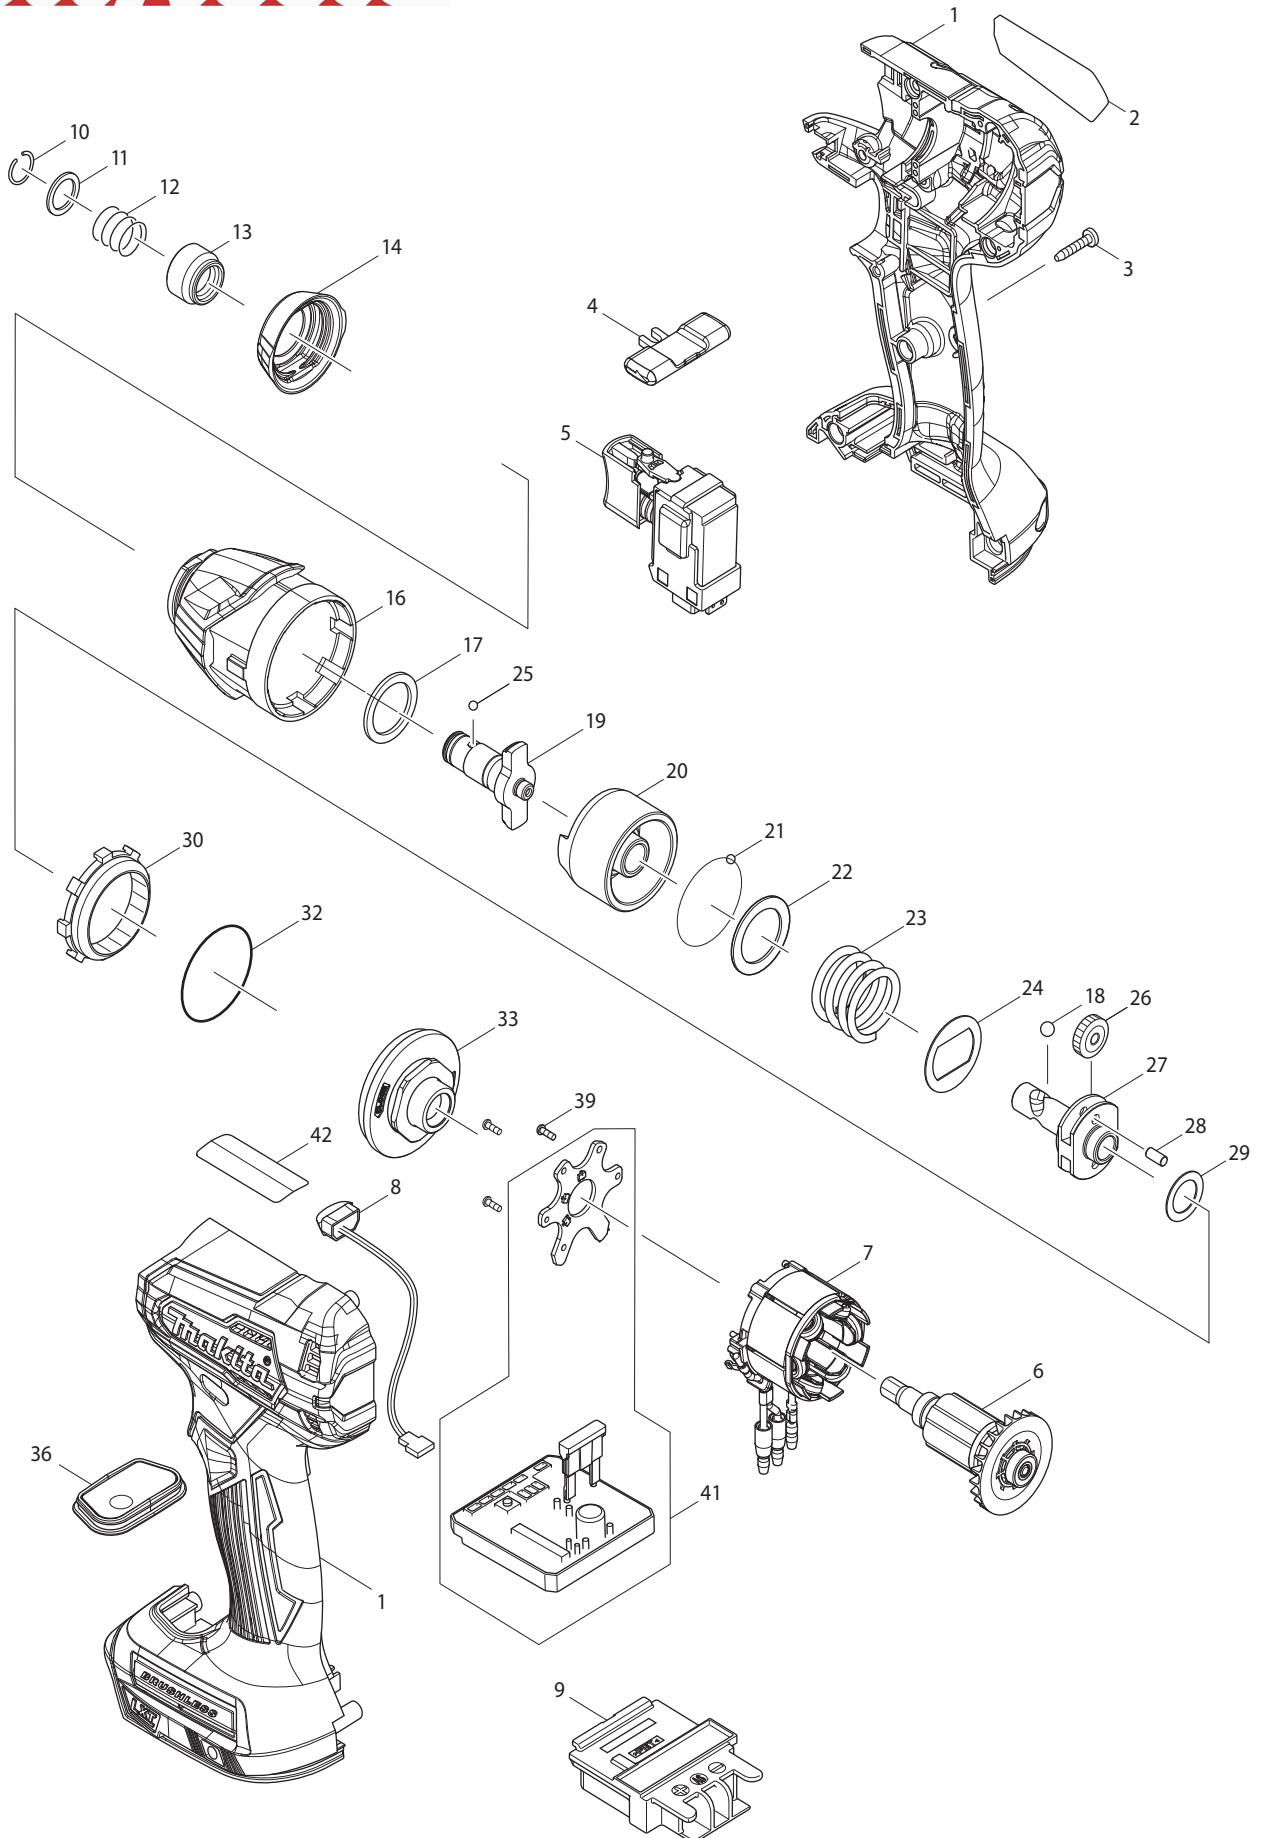

02 - 2017
DTD155ZB

18V LXT Brushless Impact Driver

Item No	Type	Sub	Part No	Description	Qty	Unit
001			183E57-7	HOUSING SET	1	SET
		INC.	252126-6	HEX LOCKING NUT M4-7	2	PC.
002			853G07-5	NAME PLATE F/DTD155	1	PC.
003			266429-2	TAPPING SCREW M3X16	9	PC.
004			455053-8	F/R CHANGE LEVER	1	PC.
005			143975-1	SWITCH COMPLETE	1	PC.
006			619415-6	ROTOR	1	PC.
007			629233-4	STATOR	1	PC.
008			620521-2	LED CIRCUIT	1	PC.
009			643860-3	TERMINAL	1	PC.
010			231965-7	RING SPRING 10	1	PC.
011			267143-3	FLAT WASHER 11	1	PC.
012			233005-7	COMPRESSION SPRING 13	1	PC.
013			326803-7	BIT SLEEVE	1	PC.
014			424914-3	BUMPER	1	PC.
016			144132-4	HAMMER CASE COMPLETE	1	PC.
017			261159-0	NYLON WASHER 19	1	PC.
018			216002-8	STEEL BALL 4.8	2	PC.
019			326630-2	ANVIL M	1	PC.
020			324894-2	HAMMER	1	PC.
021			216019-1	STEEL BALL 3	24	PC.
022			267380-9	FLAT WASHER 20	1	PC.
023			232326-4	COMPRESSION SPRING 21	1	PC.
024			267813-4	WASHER 21	1	PC.
025			216019-1	STEEL BALL 3	2	PC.
026			221437-0	SPUR GEAR 17	2	PC.
027			324897-6	SPINDLE	1	PC.
028			268217-3	PIN 3.5	2	PC.
029			253052-2	FLAT WASHER 12	1	PC.
030			227316-0	INTERNAL GEAR 43	1	PC.
032			213479-8	O RING 33	1	PC.
033			141893-7	BEARING BOX COMPLETE	1	PC.
036			144137-4	SWITCH PLATE COMPLETE	1	PC.
039			266490-9	TAPPING SCREW PT M2X6	3	PC.
041			620586-4	CONTROLLER	1	PC.
042			810H96-9	CAUTION LABEL	1	PC.
100			266622-8	+ TRUSS HEAD SCREW M4X12	1	PC.
<u>ACCESSORIES</u>			- See Catalogue or visit www.makita.ca for more accessories -			
A02			346449-3	HOOK F/14.4V, 18V LI-ION BATTERY	1	PC.
A03			-----	18V LI-ION BATTERY		
A04			-----	BATTERY CHARGER		
A05			-----	LI-ION BATTERY ACCESSORIES		
A06			-----	INTERLOCKING TOOL CASES & FOAM		
A09			-----	IMPACT DRIVERS ACCESSORIES		
A10			197043-2	TOOL CATCHER SET	1	PC.
A11			122758-2	STOPPER ASSY	1	PC.
A12			194250-8	3/8" KEYLESS CHUCK ATTACHMENT -PKG	1	PC.
		INC.	784643-3	CONNECT BIT 6.35-44	1	PC.
A13			-----	1" & 2" IMPACT GOLD DRIVER BITS		
A14			-----	TORSION SCREWDRIVER BITS		
A15			-----	IMPACT ACCESSORIES KITS		
A16			-----	IMPACT SERIES PROFESSIONAL WORK GLOVES		
A17			-----	BLUE PRO COLLECTION		
A18			-----	SCREW GUIDES		